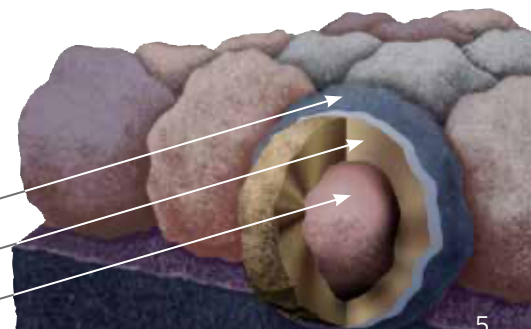

NAILTrak[®] Shingle Technology

The bond that holds it together.

For more than a decade, NailTrak has improved shingle installation by providing a nailing area three times wider than that of a typical laminate shingle. This increases efficiency and accuracy in installation, providing homeowners greater peace of mind. Landmark[®] shingles also feature our specially-formulated Quadra-Bond[®] adhesive, providing industry-leading resistance to delamination. Together, our NailTrak and Quadra-Bond technologies deliver the strength and durability that allow your roof to stand the test of time.

Granule with StreakFighter Technology

- Ceramic coating
- Copper layer
- Mineral core

Diagram for illustrative purposes only.

The Trusted Classic

LANDMARK®

Owning a Landmark roof brings peace of mind. Landmark's dual-layered construction and exceptional durability provide long-lasting protection for your home.