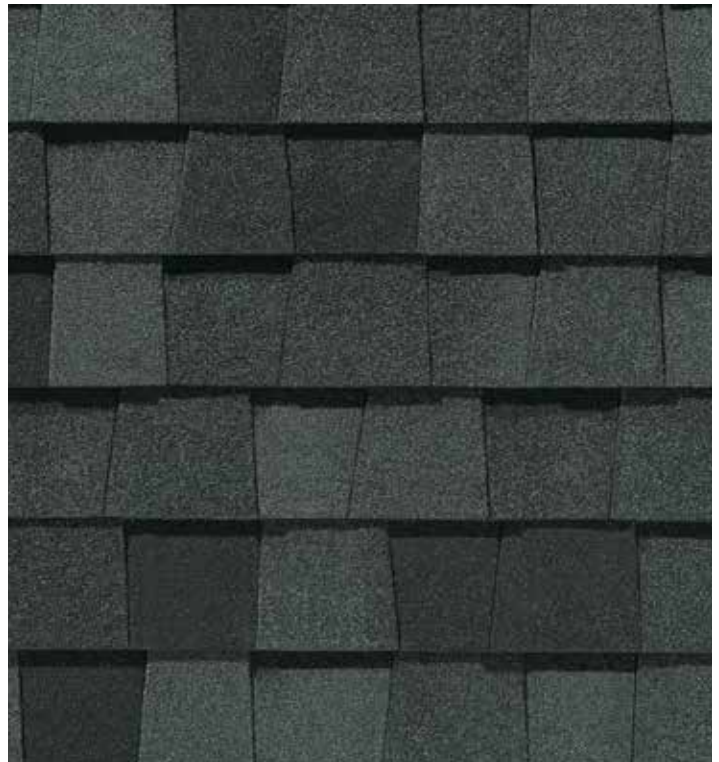

Max Def Weathered Wood

LANDMARK® PREMIUM COLOR PALETTE

Max Def Georgetown Gray

Max Def Weathered Wood

Max Def Driftwood

Max Def Moire Black

MAX DEF COLORS

Look deeper. With Max Def, a new dimension is added to shingles with a richer mixture of surface granules. You get a brighter, more vibrant, more dramatic appearance and depth of color. And the natural beauty of your roof shines through.