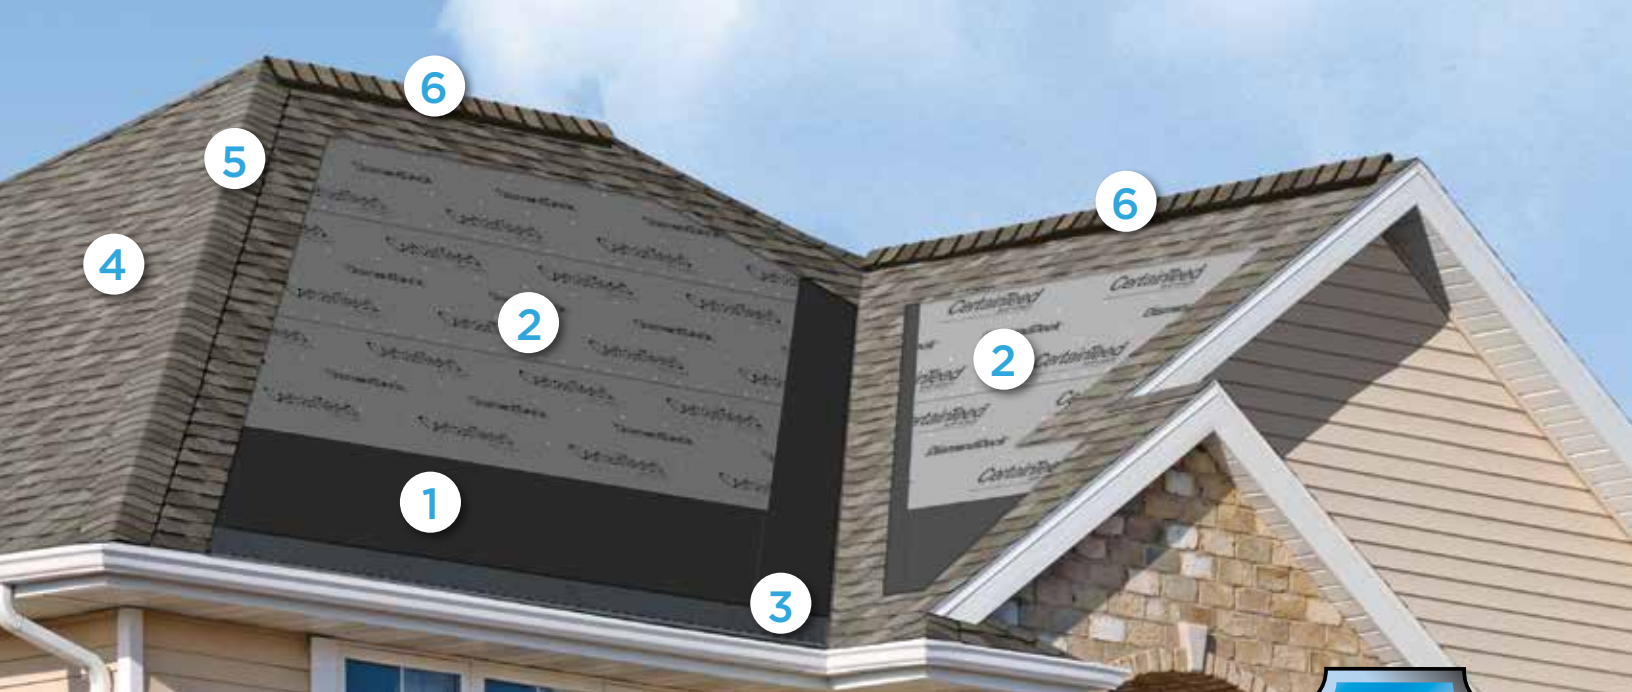

Want to visualize different roofing styles on your own home? You can upload photos to ColorView and have them digitally masked by one of our design professionals, or use DIY mode to upload and mask your own photos.

Plus, you can print or share your ColorView photos with family and friends to get their feedback. Visit colorview.certainteed.com and get started.

Add a Little Accent to Your Roof

The visually impactful choice for capping the hips and ridges of your roof, CertainTeed's Cedar Crest® accessory shingles will complement or match any shingle in the Landmark Series. For a low-profile hip and ridge look, CertainTeed also offers Shadow Ridge® accessory shingles.

Color Companion Products for Flat Roof Areas

With CertainTeed Flintlastic® SA, you can coordinate flat roof areas like carports, canopies and porches with your main roof. Flintlastic SA is a self-adhering low slope roofing product available in ten colors that complement some of the most popular CertainTeed shingles.