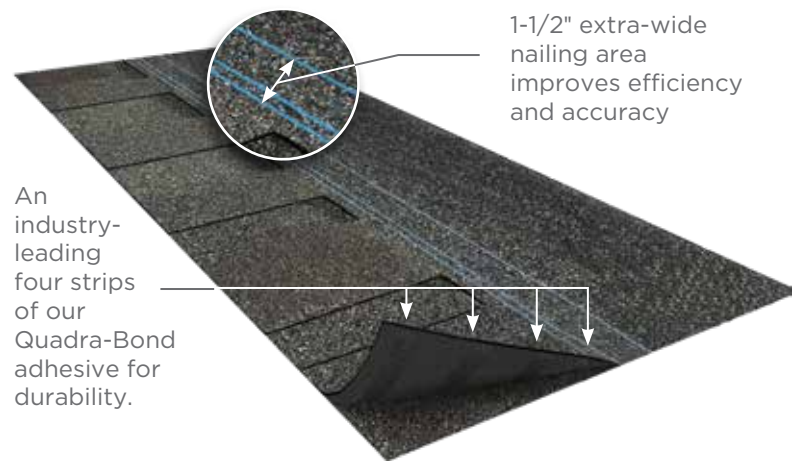

NAILTrak[®] Shingle Technology

The bond that holds it together.

For more than a decade, NailTrak has improved shingle installation by providing a nailing area three times wider than that of a typical laminate shingle. This increases efficiency and accuracy in installation, providing homeowners greater peace of mind. Landmark[®] shingles also feature our specially-formulated Quadra-Bond[®] adhesive, providing industry-leading resistance to delamination. Together, our NailTrak and Quadra-Bond technologies deliver the strength and durability that allow your roof to stand the test of time.

Diagram for illustrative purposes only.

STREAKFighter[®] Algae-Resistant Shingle Technology

The ultimate in stain protection.

Those streaks you see on other roofs in your neighborhood? That's algae, and it's a common eyesore on roofing throughout North America. CertainTeed's StreakFighter technology uses the power of science to repel algae before it can take hold and spread. StreakFighter's granular blend includes naturally algae-resistant copper, helping your roof maintain its curb appeal and look beautiful for years to come.