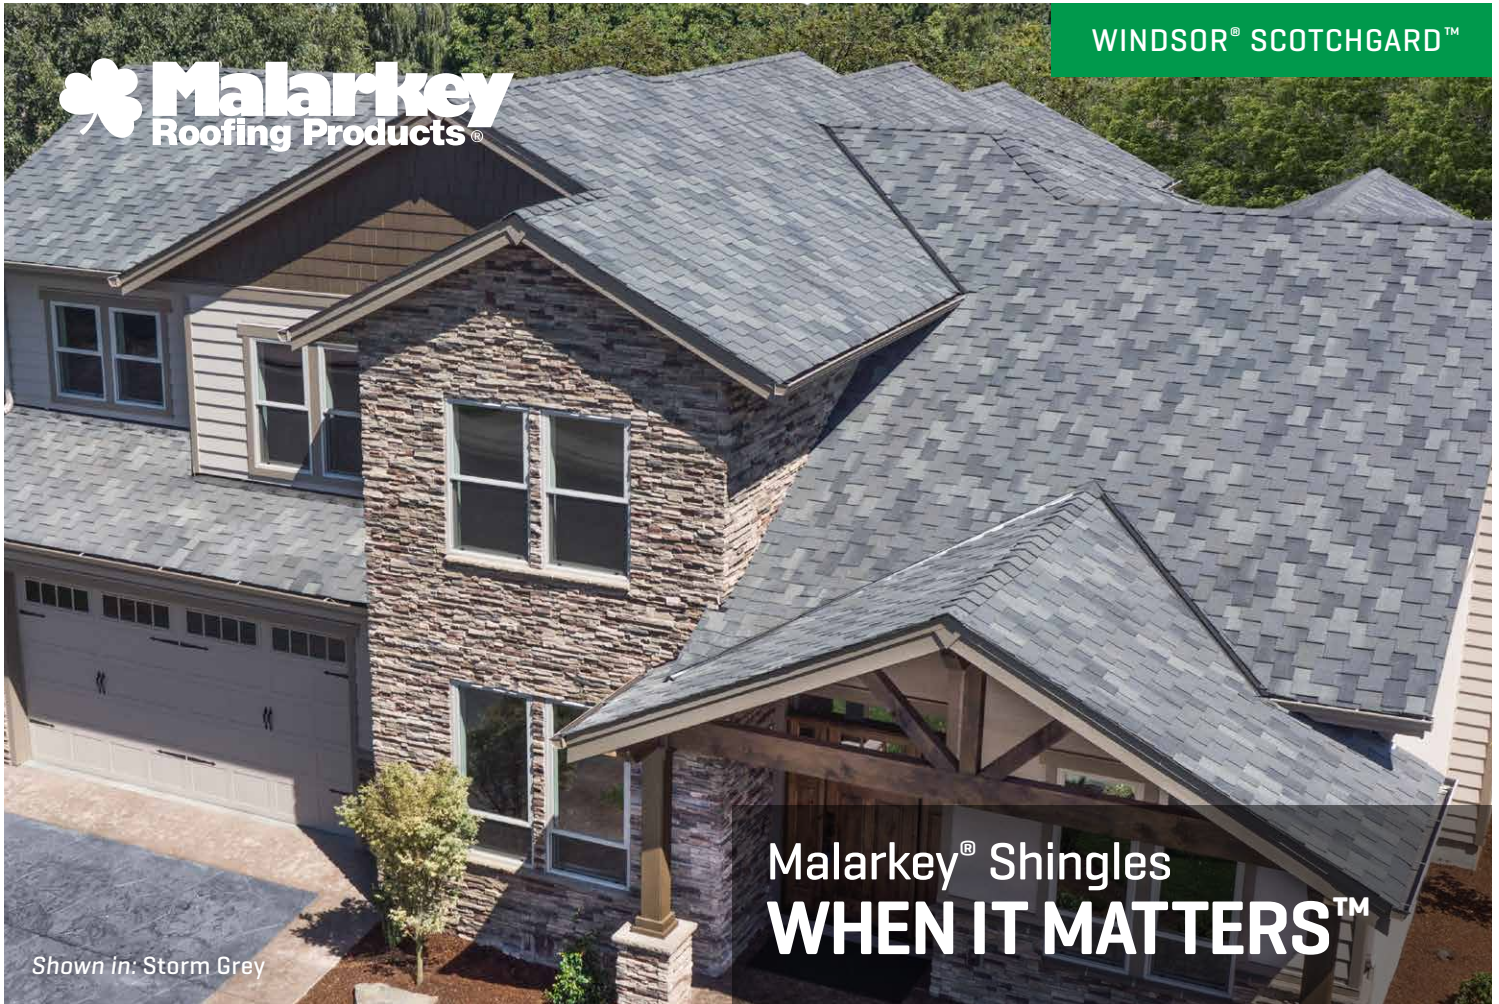

WINDSOR® SCOTCHGARD™

Malarkey® Shingles WHEN IT MATTERS™

Shown in: Storm Grey

REDUCES AIR POLLUTION

3M™ Smog-Reducing Granules harness sunlight to photocatalytically convert smog (NO, NO₂) into water-soluble ions (NO₃), actively reducing smog air pollution.