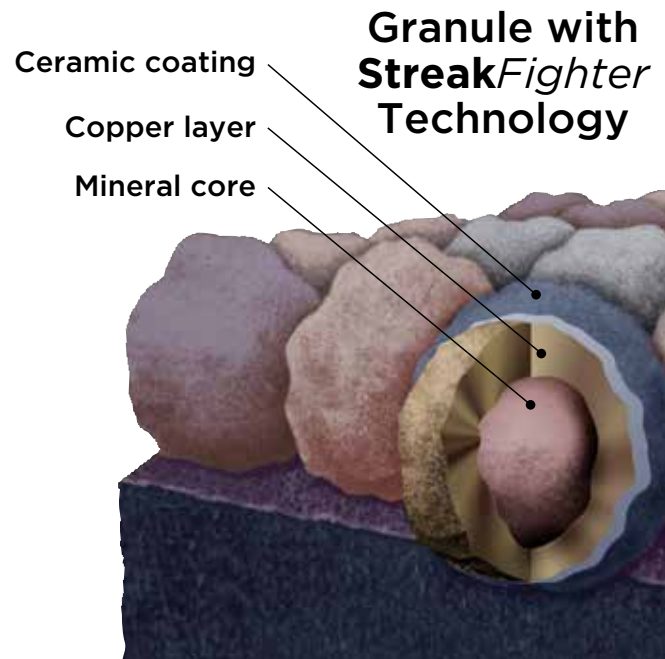

## StreakFighter® Algae Resistance

Those streaks you see on other roofs in your neighborhood? That's algae, and it's a common eyesore on roofing throughout North America. CertainTeed's **StreakFighter** technology uses the power of science to repel algae before it can take hold and spread. **StreakFighter's** granular blend includes naturally algae-resistant copper, helping your roof maintain its curb appeal and look beautiful for years to come.

Diagram for illustrative purposes only.