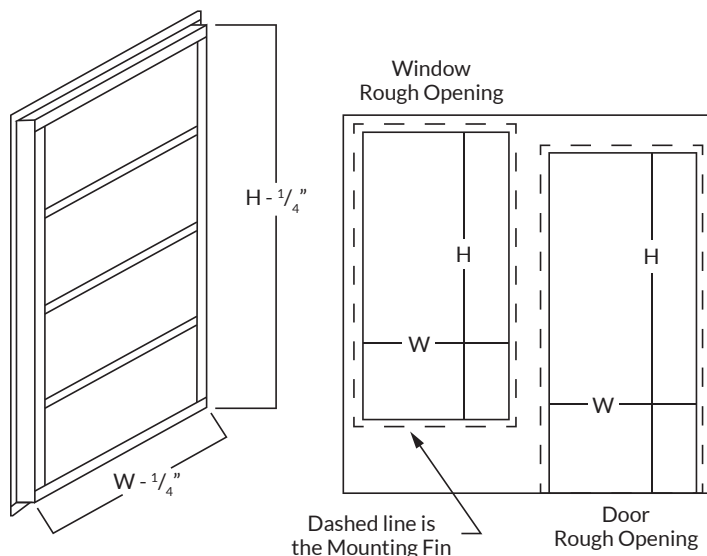

(Prices are subject to change without notice.)