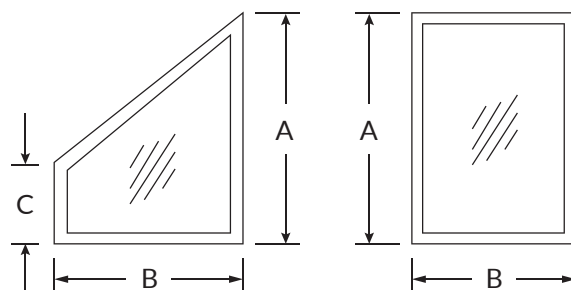

### Aluminum Picture Sash

Rectangle or Trapezoid: Windows made to opening size  
Sash insert made using lip frame extrusion

### WITH FLEXIGLAZE OR TEMPERED GLASS

Trapezoid UI= A+B+C

Rectangle UI=A+B

Rectangles	FlexiGlaze Vinyl	Tempered Glass
Up to 70 UI	\$85.00	\$295.00
Over 70 UI	\$1.40 per UI	\$4.50 per UI

Trapezoids	FlexiGlaze Vinyl	Tempered Glass
Up to 70 UI	\$190.00	\$395.00
Over 70 UI	\$2.75 per UI	\$5.57 per UI

#### SIZE LIMITS:

For FlexiGlaze Vinyl: min 6" x 6", max 52" x 96".

- For Glass: min 12" x 12", max 42" x 96".
- For Trapezoids: min width 12", max width 72", min leg height 6", max short leg height is 34", max tall leg height 54".
- For Glass: max of 20 sf. (includes traps, measured width x tall leg height).

### MEASURING

- Provide the smallest daylight opening sizes for each opening, both height and width, by measuring in at least two places.
- Standard deductions from rough opening is  $\frac{1}{4}$ " height and width.
- Be sure there is room for the  $\frac{7}{8}$ " mounting fin at corners, mullions\*, floor, and ceiling.