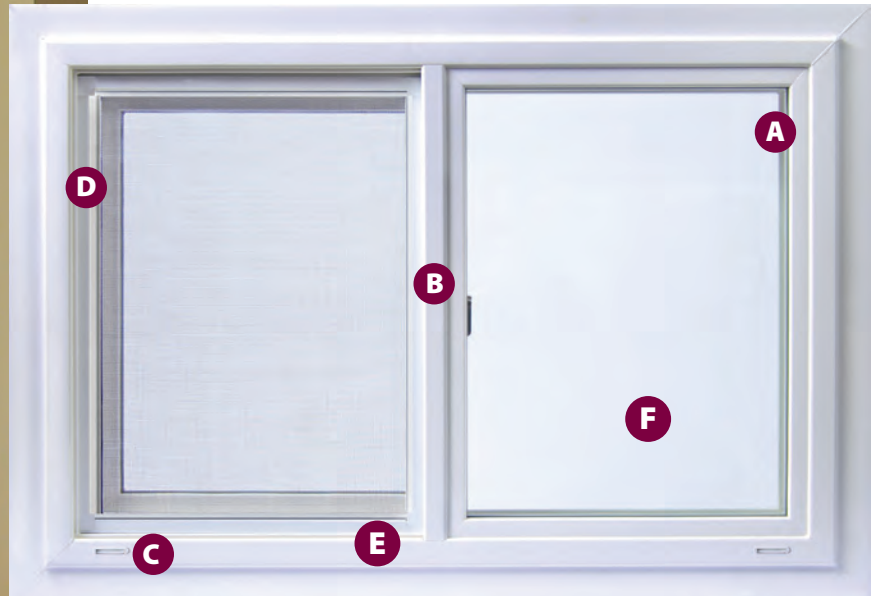

The DaylightMax continuous radius frame has no weld lines. Many competitive brands place unsightly weld lines where the straight legs meet the radius on the frame.

Every Simonton window and door is tested to the demanding AAMA Gold Label Certification Program for product excellence and is covered by an industry-leading Lifetime Limited Warranty.

Custom sizes ensure a perfect fit for virtually any application—even as small as this operable 18" x 8.5" bath Slider.

The Simonton difference is in the details.

- A** A mitered glazing bead provides a neatly finished appearance.
- B** The interlock features the same narrow, low profile design as the frame, for attractive symmetry.
- C** Weep holes are covered by small baffles to keep insects out and to provide a finished look.
- D** Integrated Pull Rails allow you to handle the screen from anywhere along the edge and will never break out like pull tabs can.
- E** Stainless Steel pin axle wheels for ergonomic rolling
- F** Double Strength Glass is standard to reduce thermal and stress cracks. Single strength is 3/32." Double strength is 1/8." Many competitors use single strength.