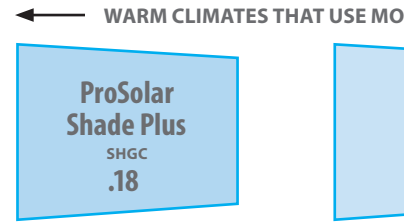

FOUR COMPONENTS THAT BO

1
The Glass
DaylightMax windows feature standard double-strength ProSolar Low E glass. This glass helps block damaging UV rays while letting desirable light stream in. And because the insulating glass unit is more efficient than the frame, DaylightMax windows offer better thermal performance than wide frame windows that have less glass.

2
The Gas
Argon gas is sealed between the glass panes. This colorless, odorless, invisible gas is six times denser than air and is a far better insulator.