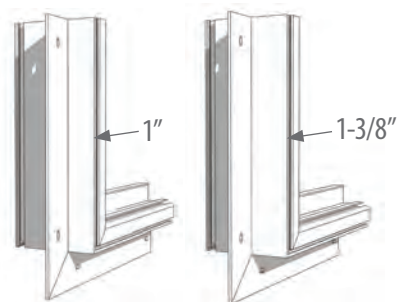

Bullnose Frame*

Craftsman Frame

Brickmould Frame

Block Frame

*Not available on Casement and Awning windows.

◀ Bullnose

◀ Brickmould

▲ Nail Fin/Block Frame
1" and 1-3/8" nail fin setback options available.