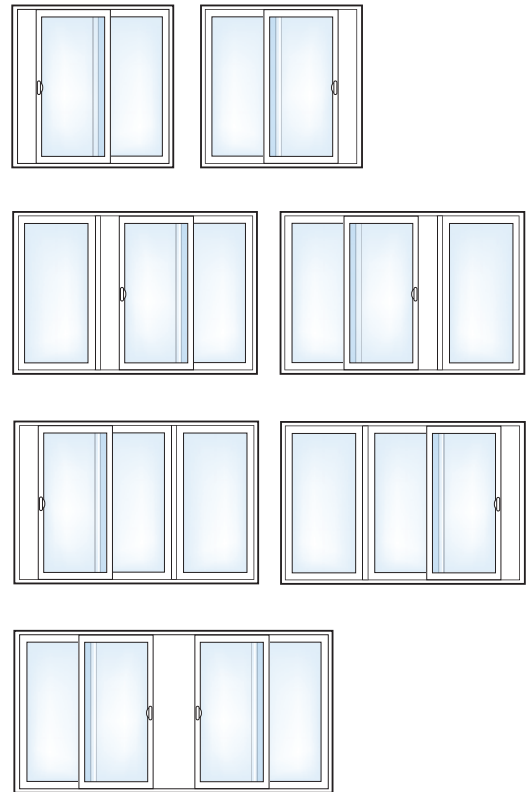

Patio Door Configurations

Ask your Simonton dealer which Patio Door is right for you.

"We love the view out of our new DaylightMax windows, but when we replaced our old sliding patio door it made the view spectacular!" - *Simonton Idaho Homeowner*

Some doors shown with optional grids and hardware.